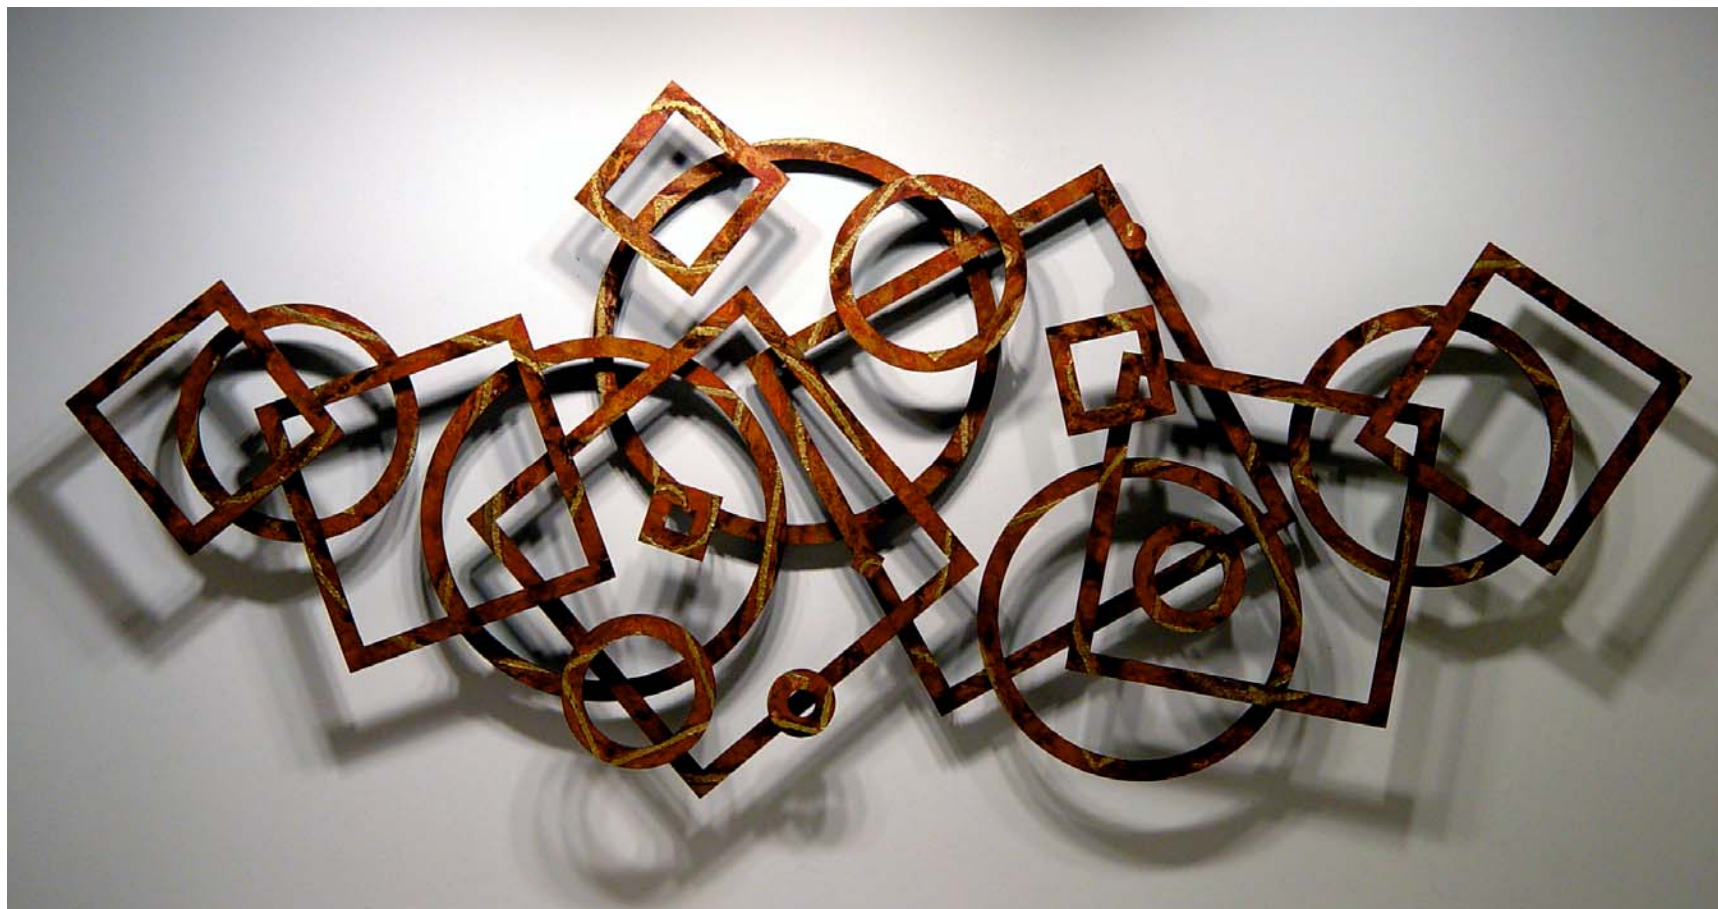

John Searles

Dancing Shapes
Wall Sculpture
Copper with brass and salt/fire patina
42" x 94" x 5"