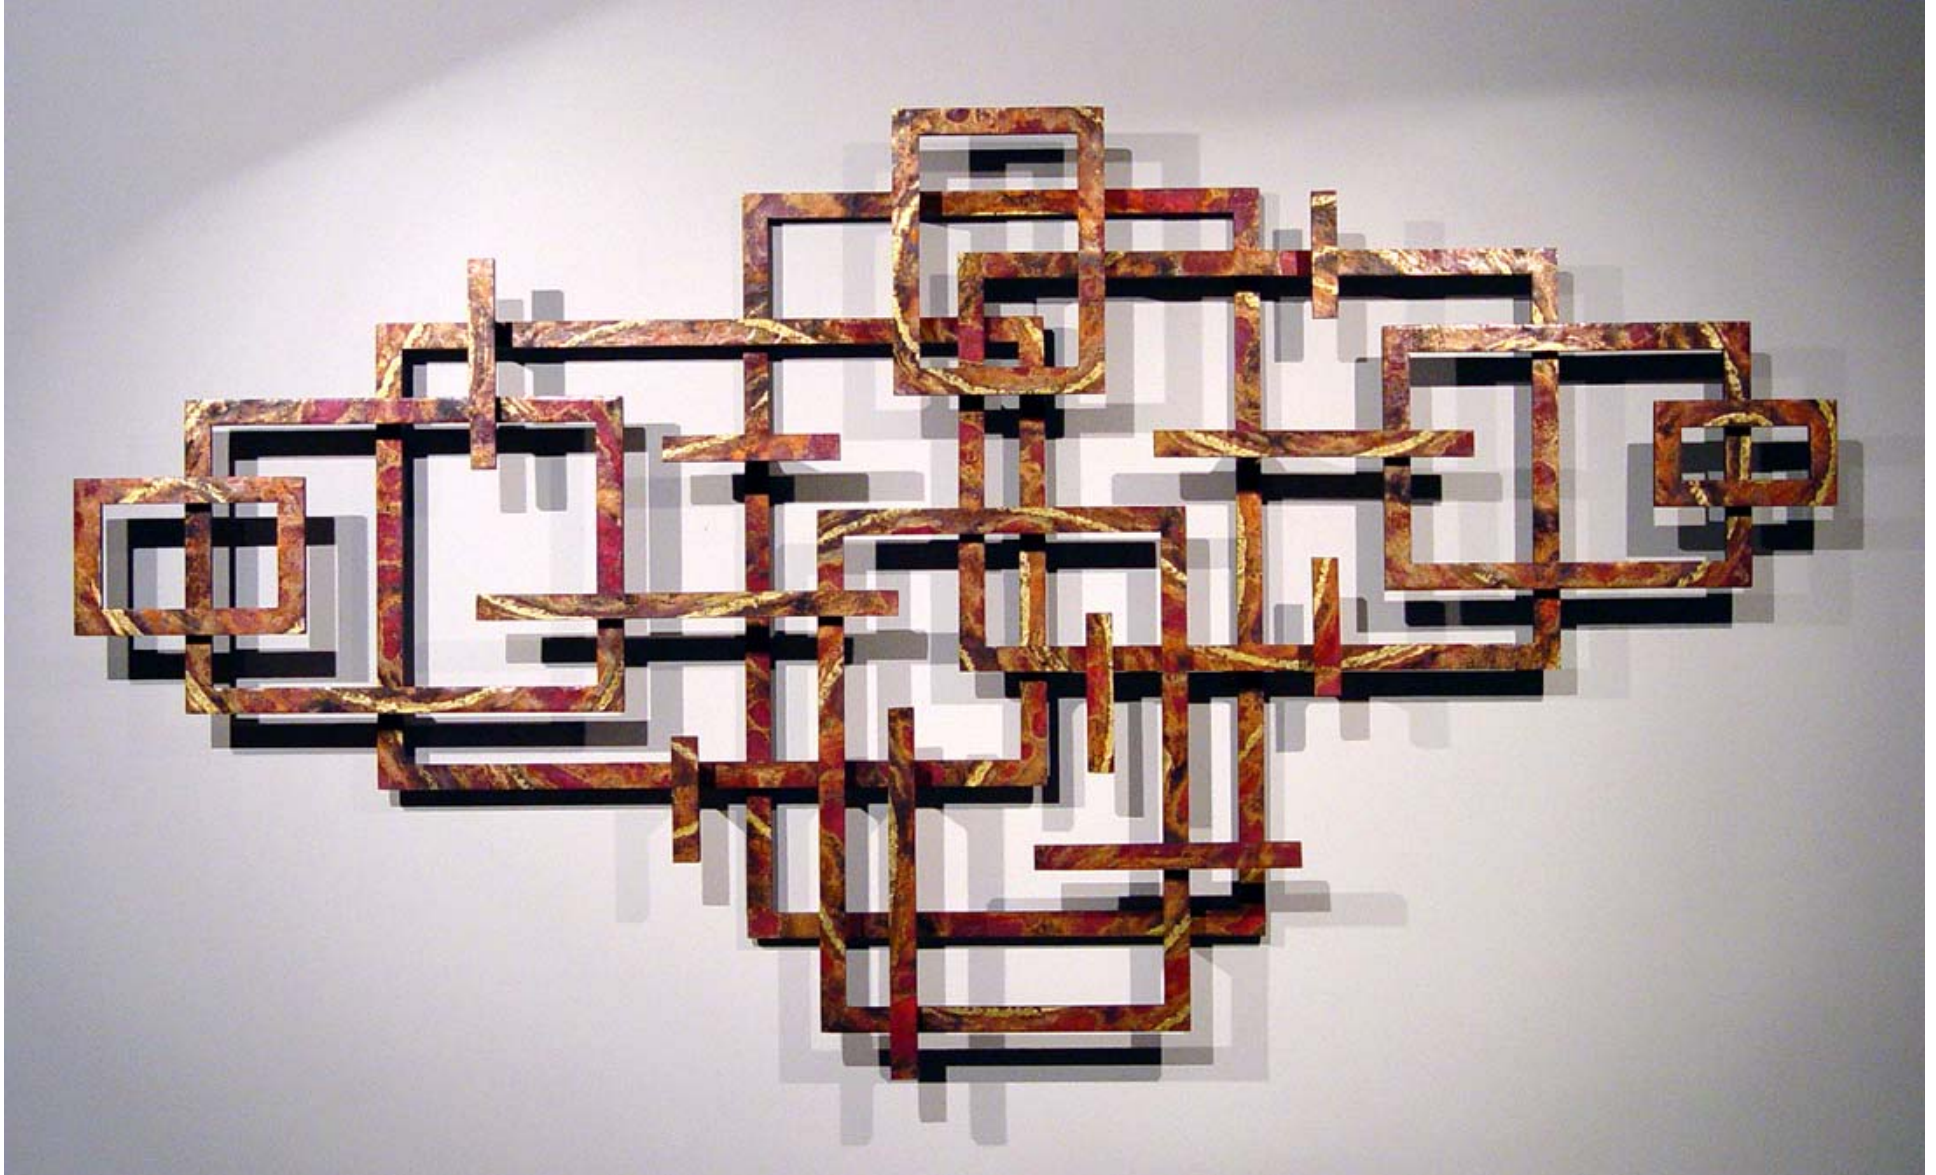

John Searles

Thunderbird Design  
Wall Sculpture  
Copper with bronze lines and salt/fire patina  
50" x 82" x 5"