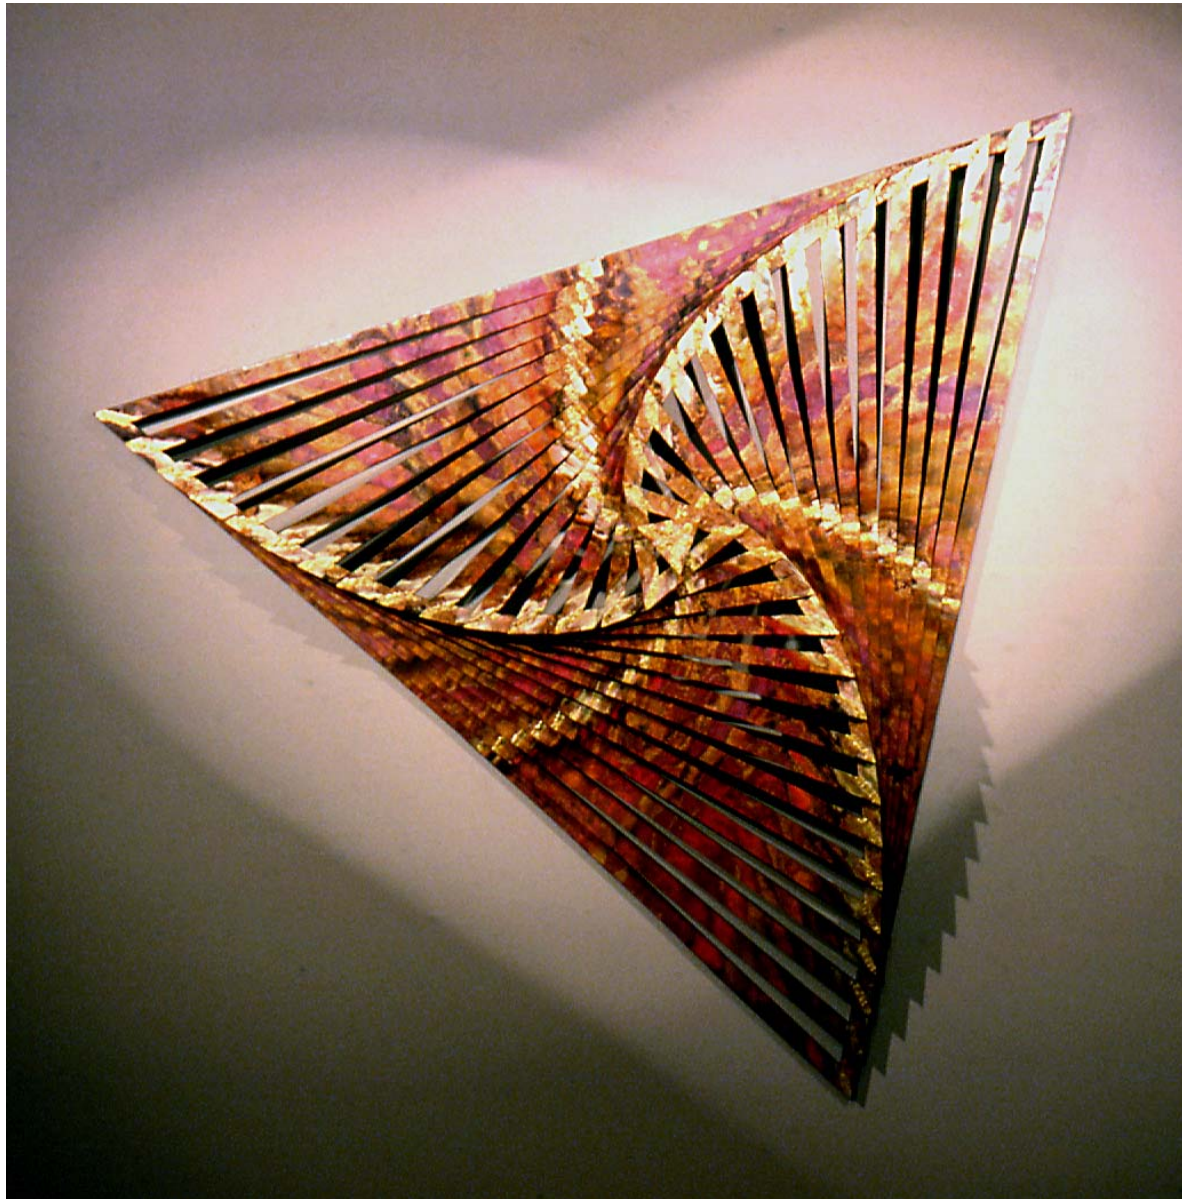

John Searles

Rotating Triangles
Wall Sculpture
Copper with bronze lines and salt/fire patina
55.5" per side by 8" deep