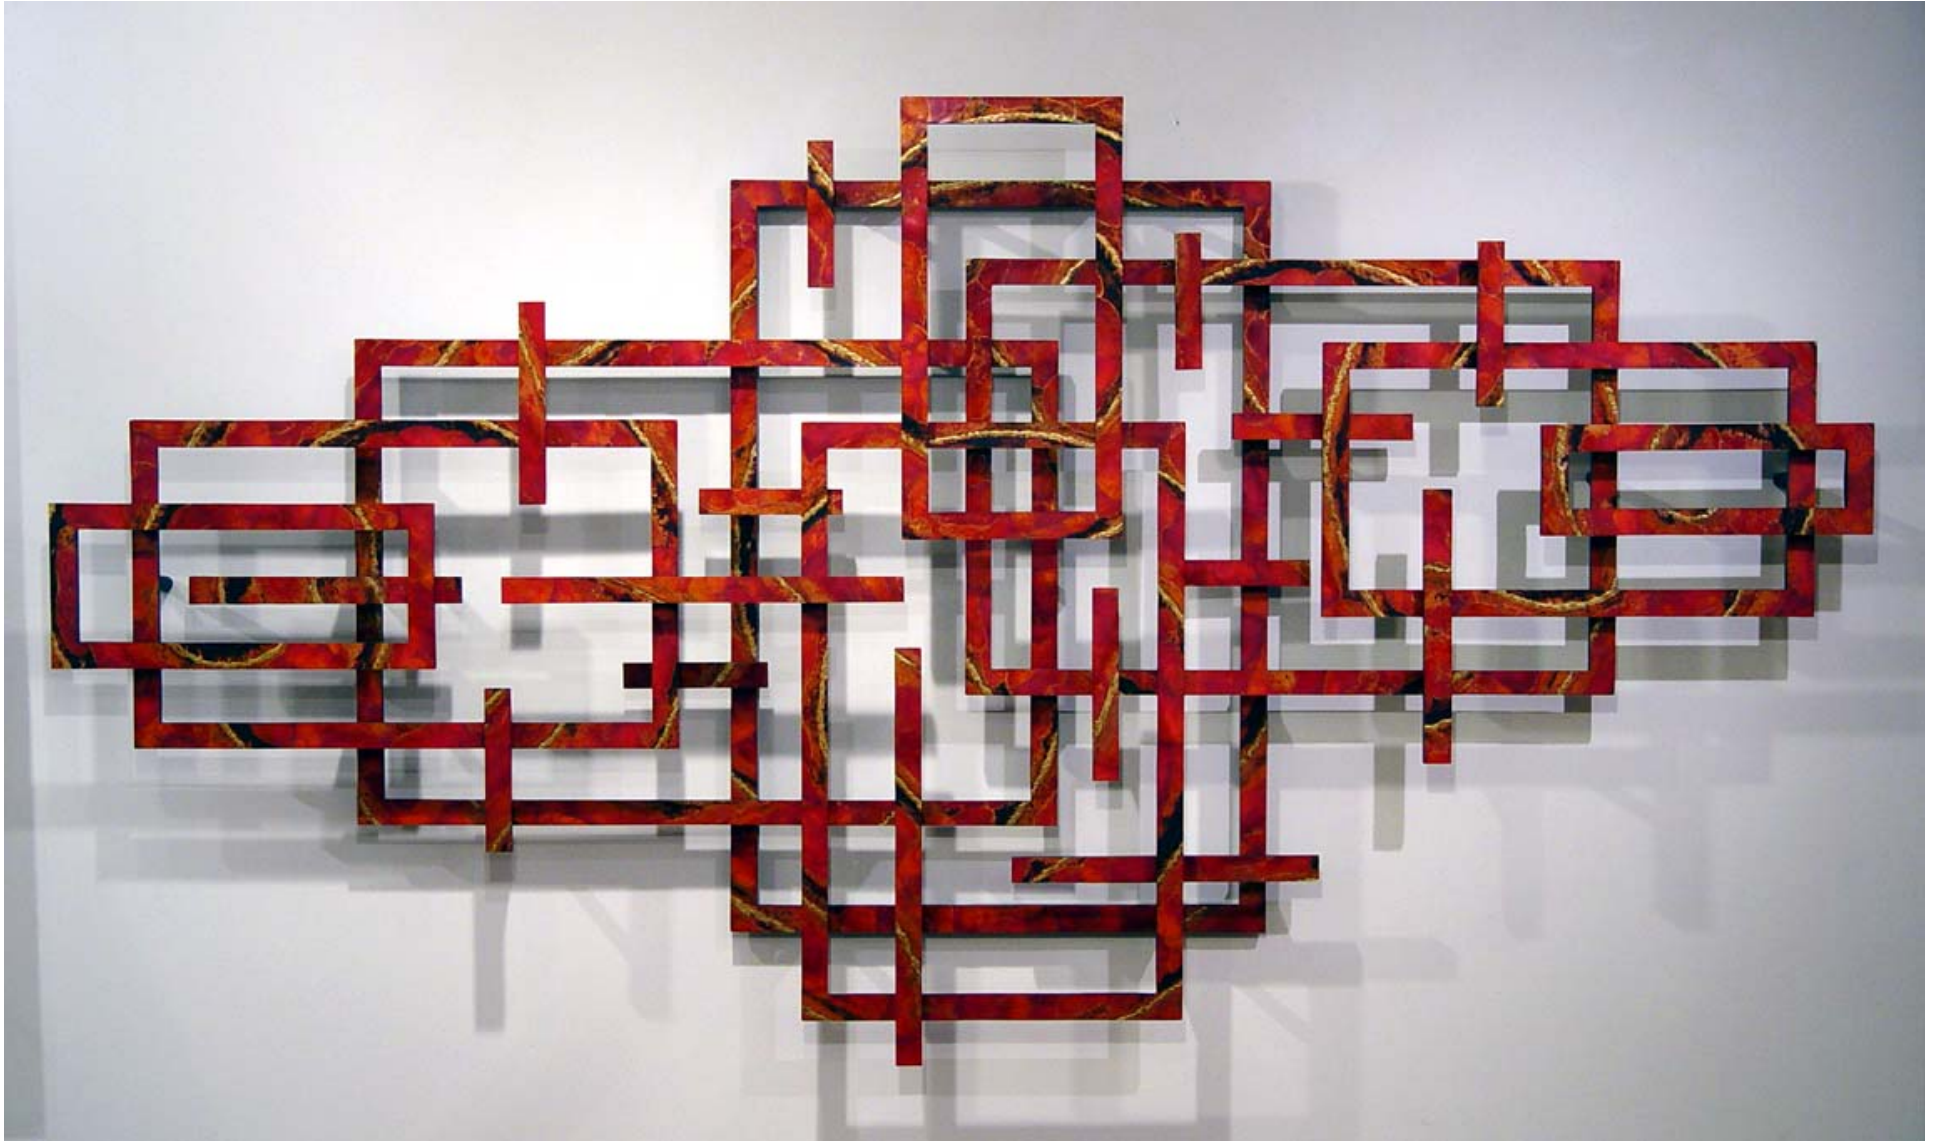

John Searles

Large Thunderbird Design  
Wall Sculpture  
Copper with bronze lines and salt/fire patina  
53" x 99" x 5"