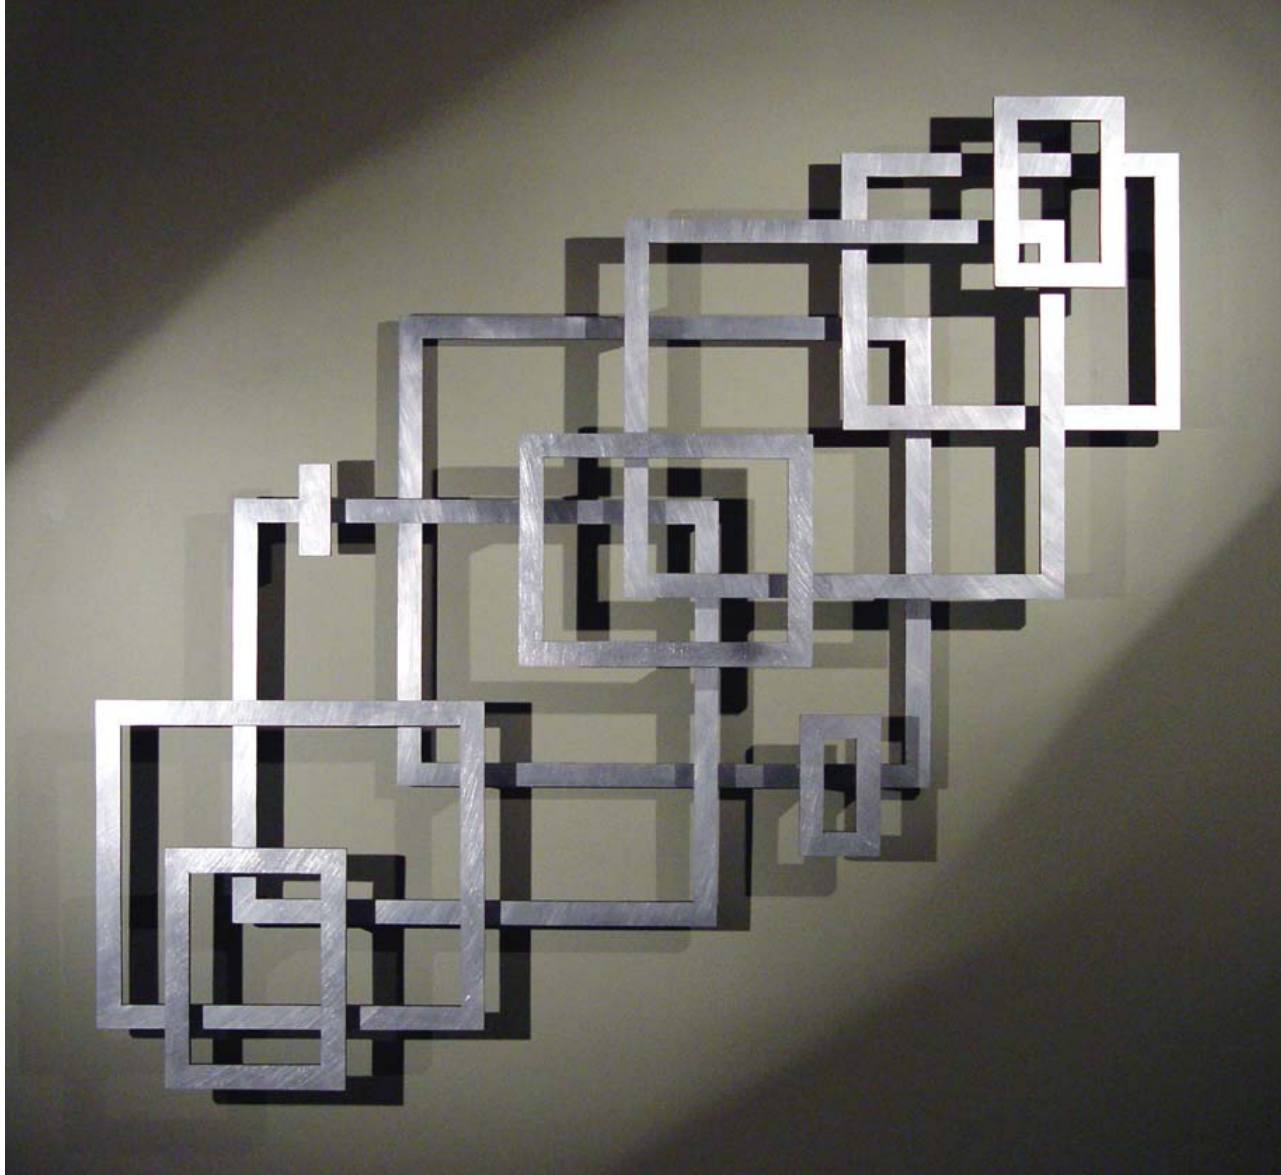

John Searles

9-Rectangles Design  
Wall Sculpture  
Brushed Aluminum  
49" x 55" x 4"