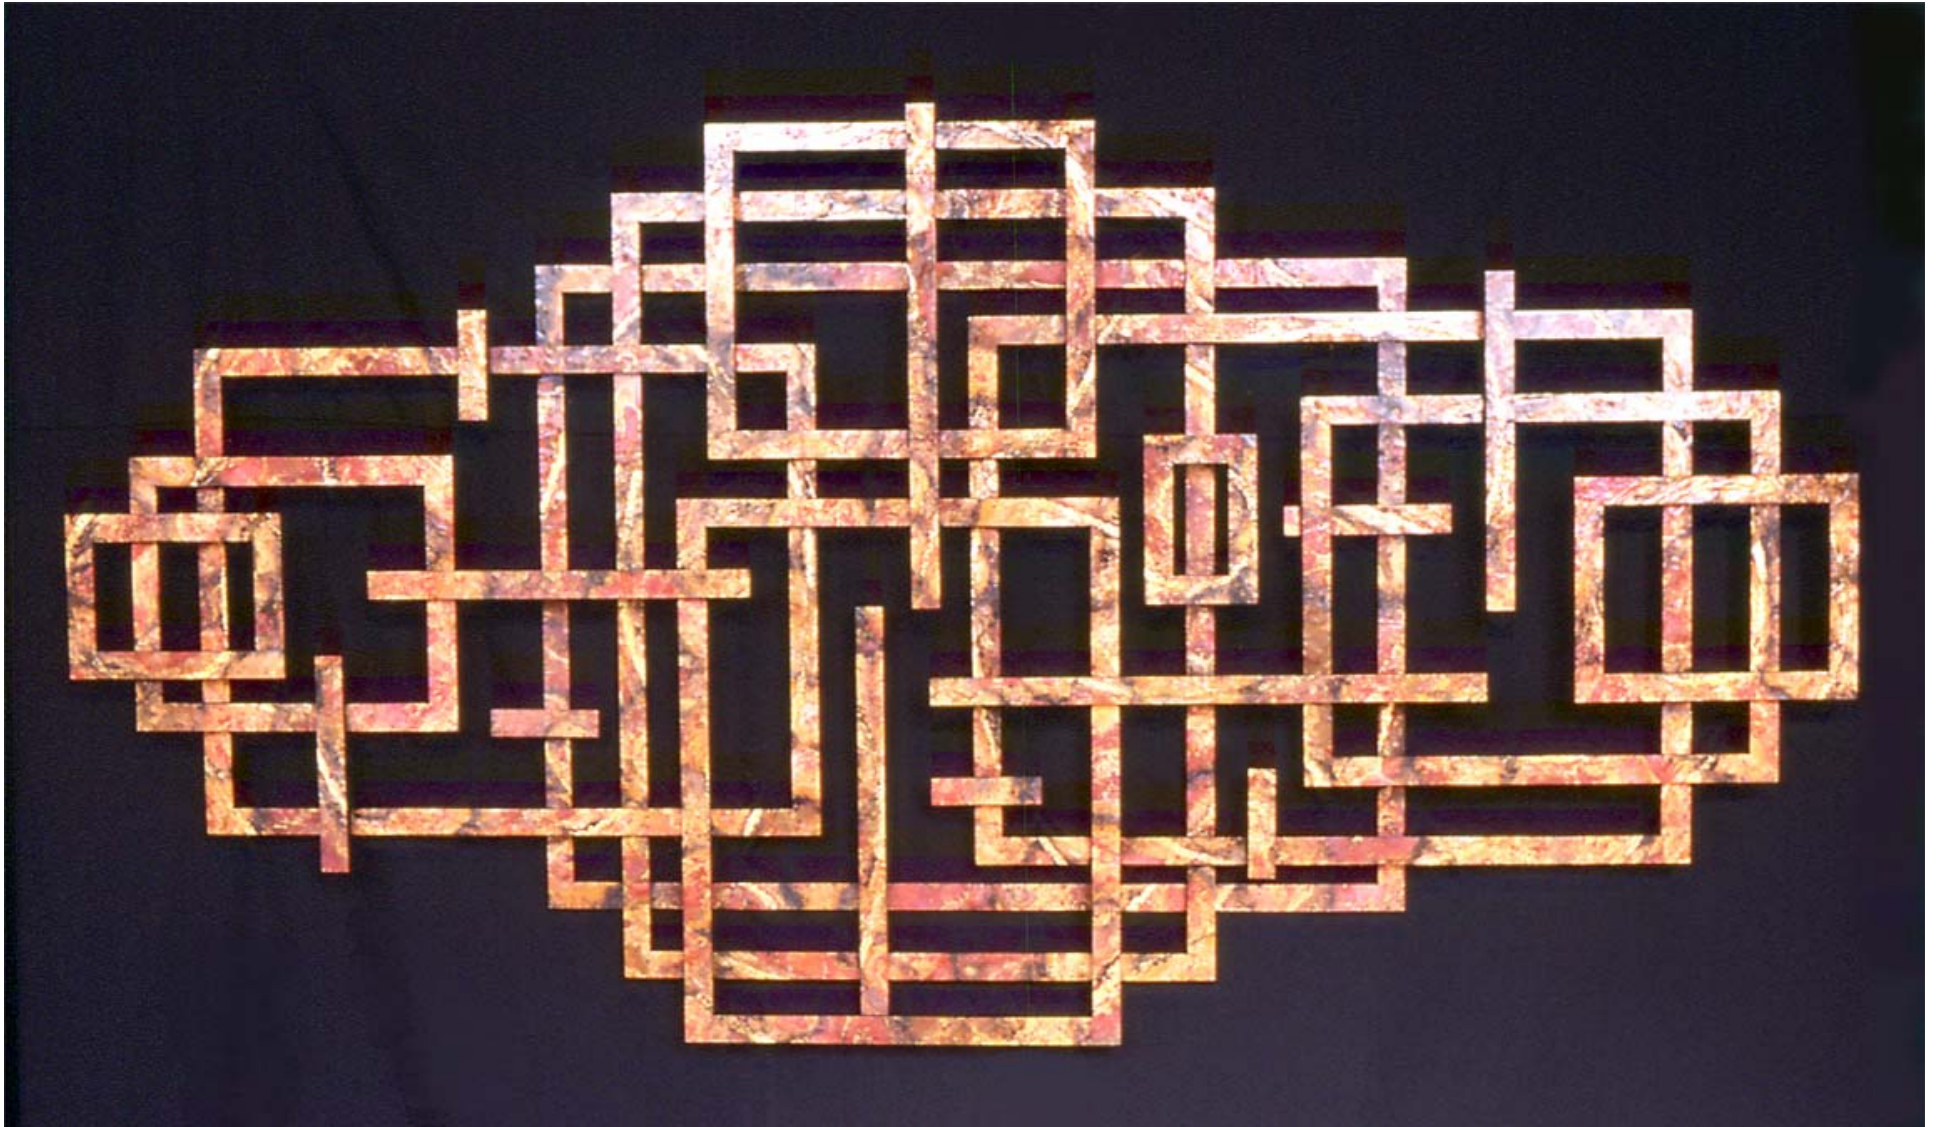

John Searles

Large Thunderbird Design  
Wall Sculpture  
Copper with bronze lines and salt/fire patina  
51" x 97" x 5"