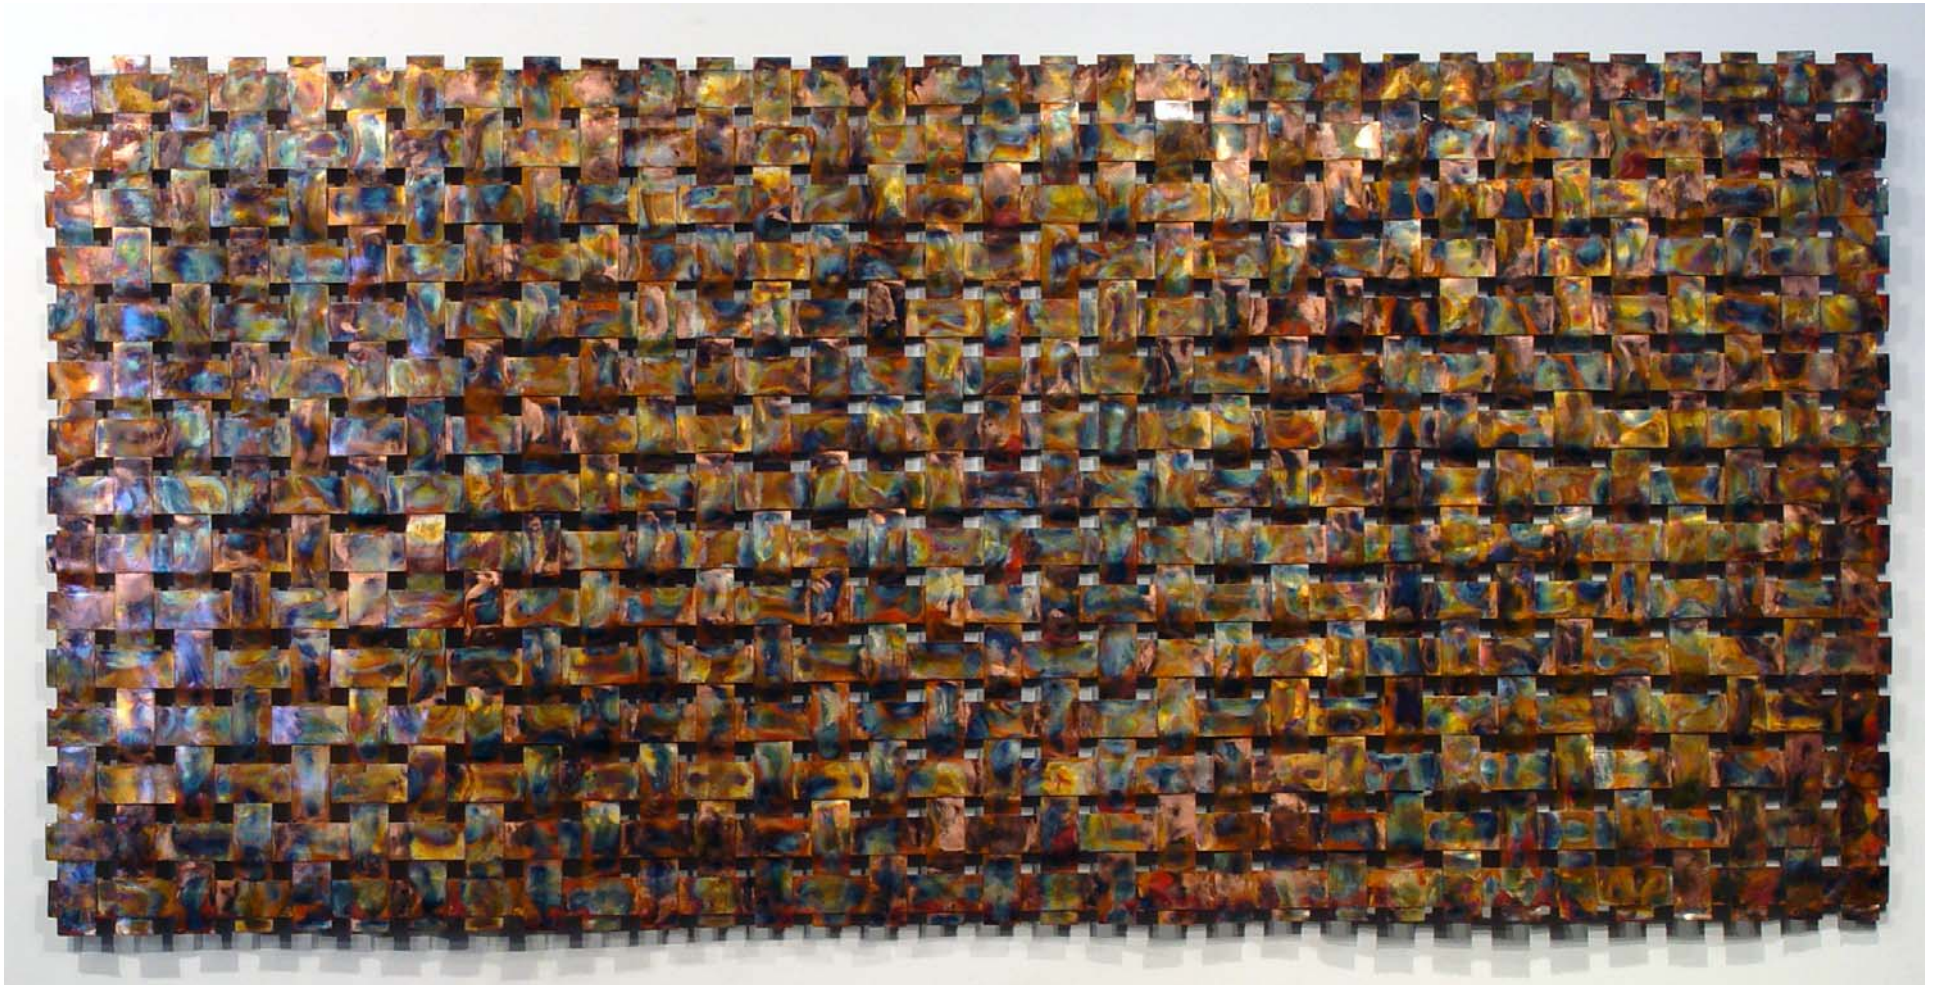

John Searles

Open Straight Weaving
Wall Hanging
copper with natural flame colors
34" x 72" x 3/4"