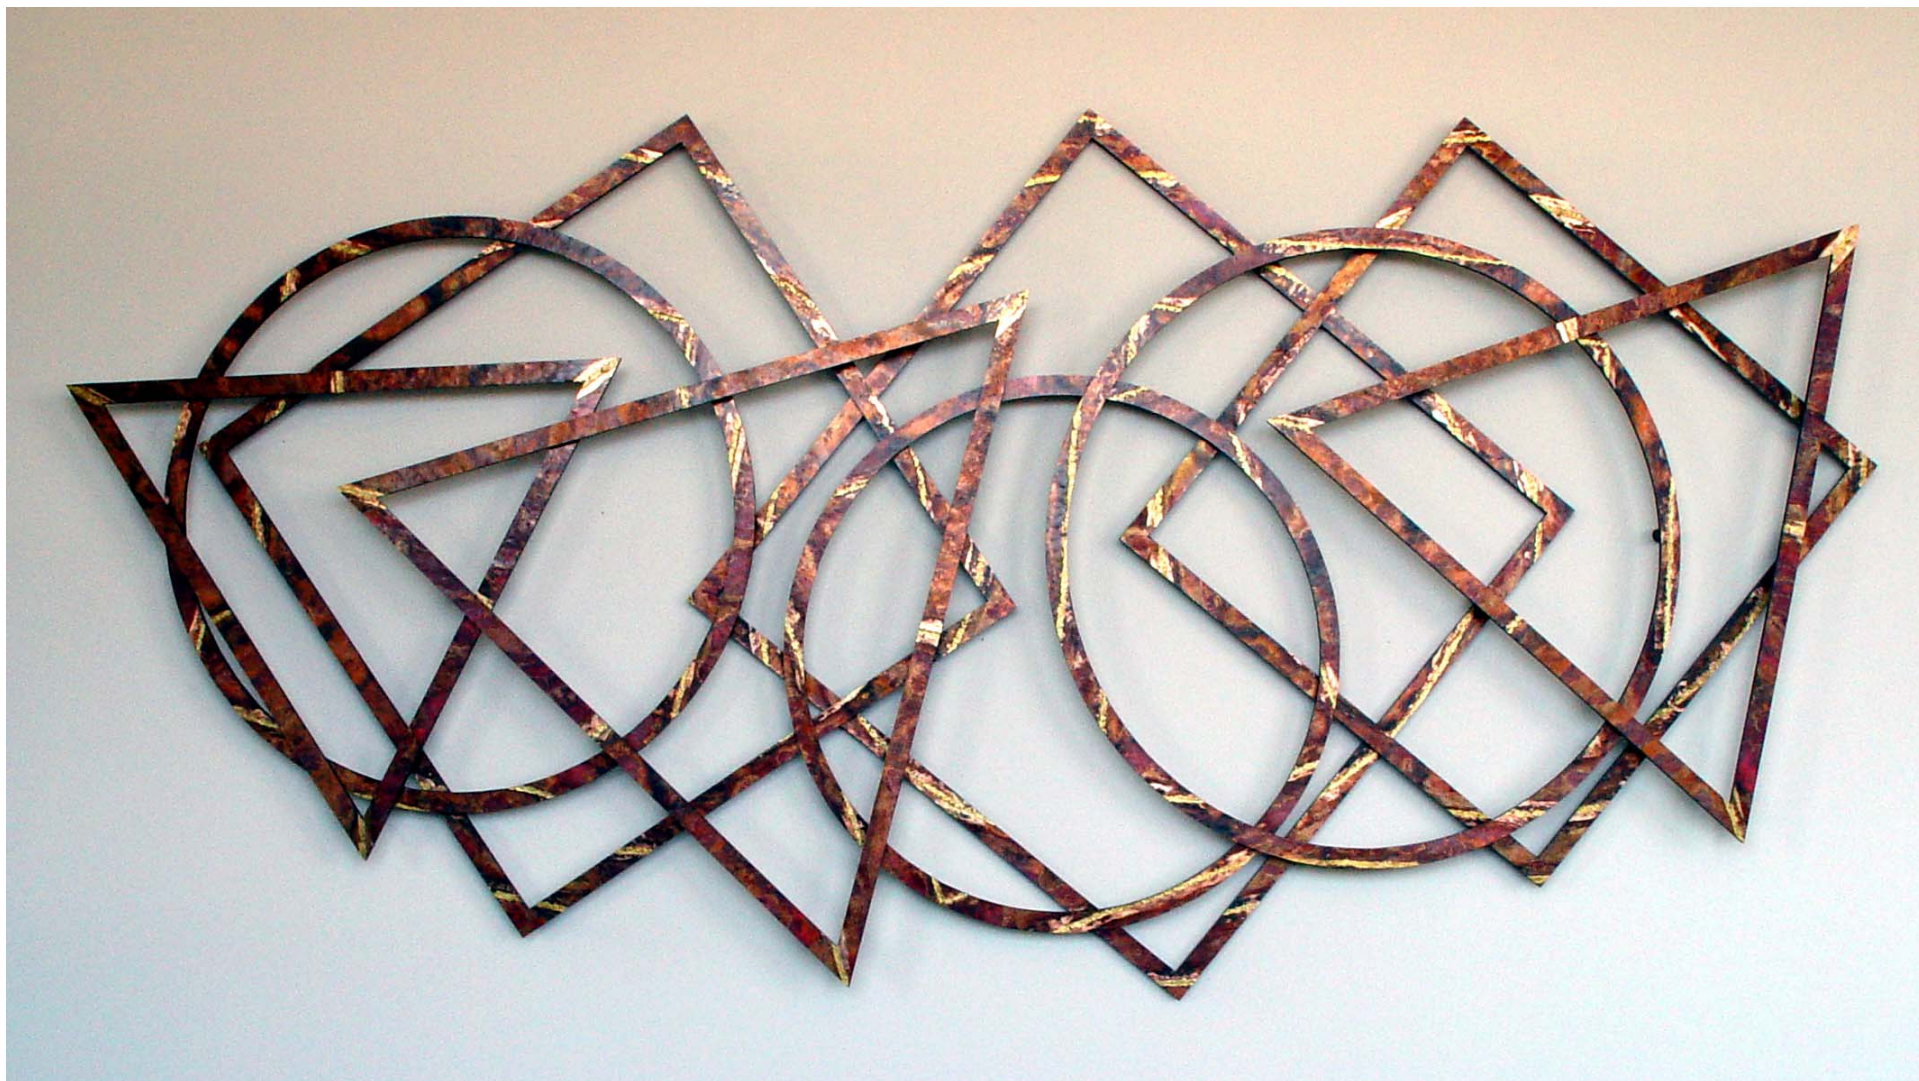

John Searles

Dancing Shapes – 5  
Wall Sculpture  
copper with brass and salt/fire patina  
96" H x 192" W x 5"