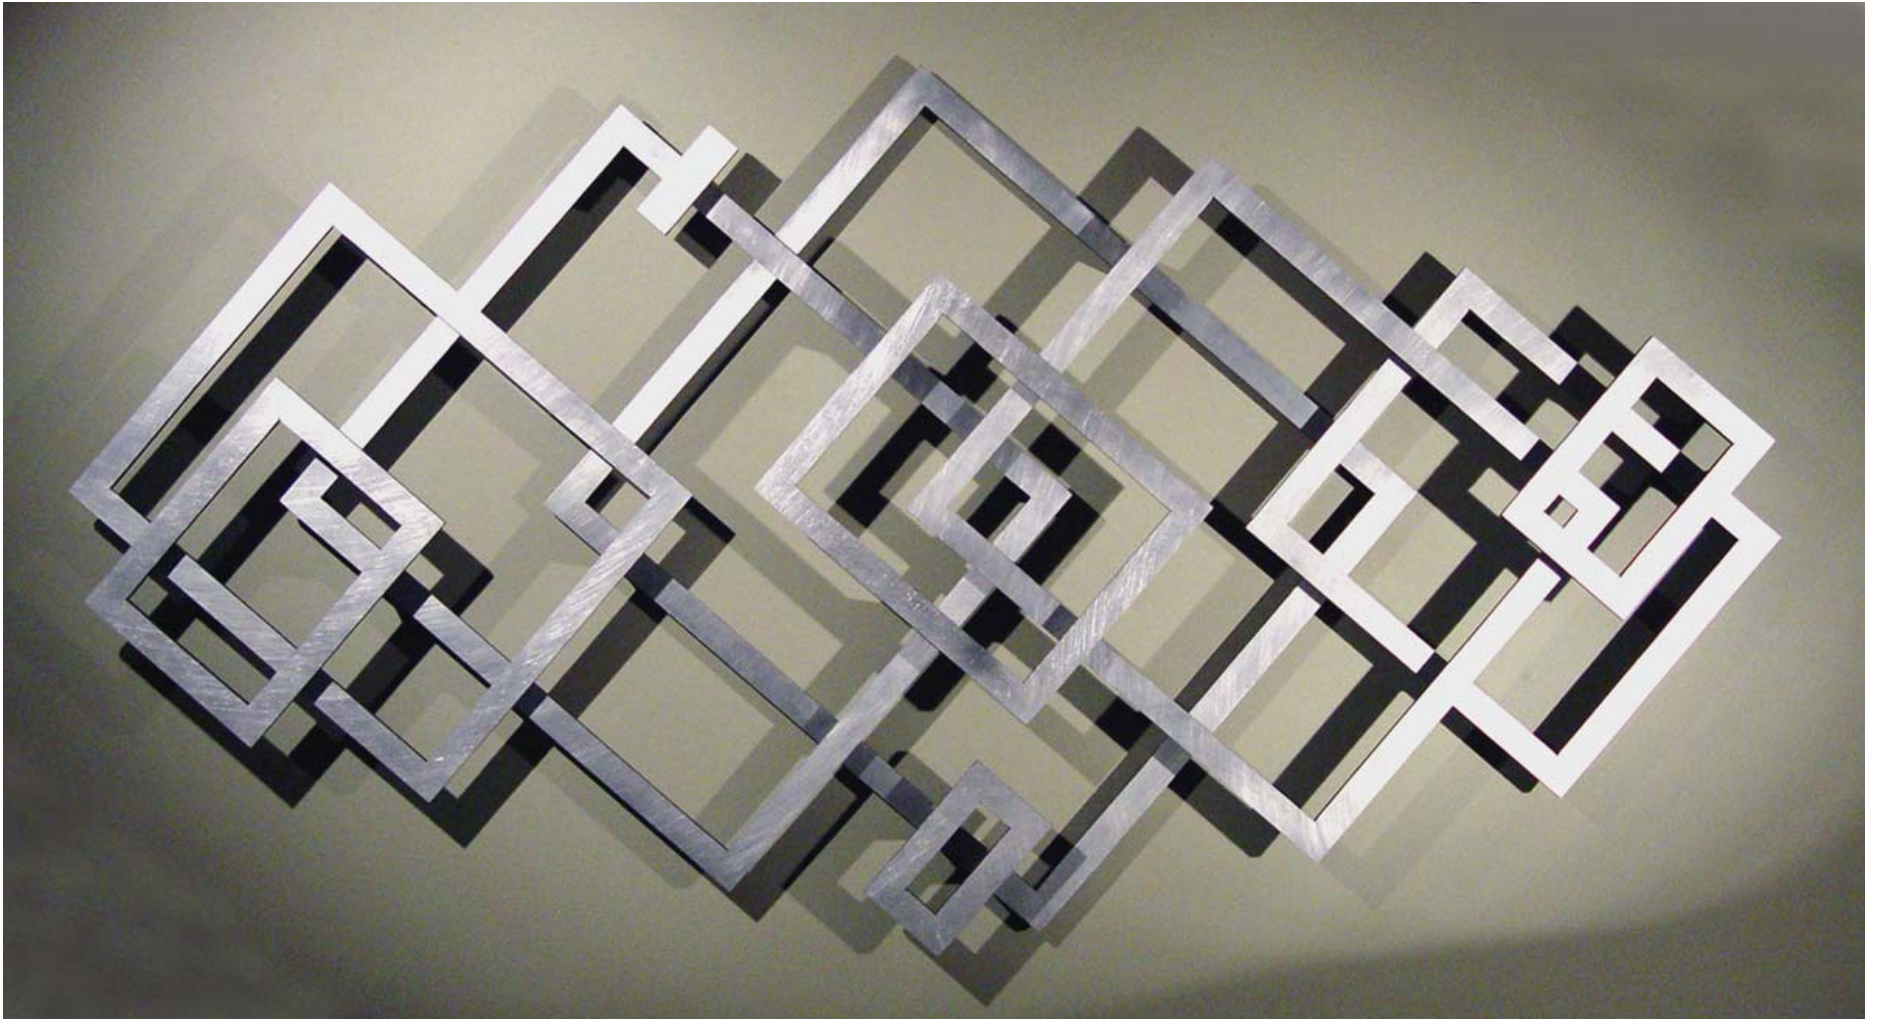

John Searles

Aluminum Rectangles on Points
Dimensional Wall Sculpture
Brushed aluminum
36" x 72" x 4"